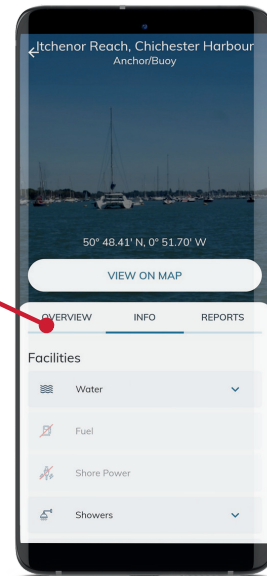

Next Generation CAptain's Mate app

THE
BRITISH
YACHTING
AWARDS 2022
WINNER

"Equipment innovation
of the year"

Available on!

Features

Verified location overviews
Facilities search and filter
Location gallery

Moderated info

40+ regional editors
Over 7,500 global locations
Reports from CA members

Community-led

'Friends' locator
HLR's (local rep) details
Discount finder

About the app

Captain's Mate provides an unrivalled breadth of cruising reports covering 7,500+ locations around the world. It provides up-to-date and accurate details on anchorages, marinas, ports, harbours, boatyards and quays. The app's worldwide coverage across 100+ countries reflects the CA's international membership, with over 20,000 cruising reports providing first-hand practical knowledge on locations and local interests. Once downloaded the app works even when you have no internet connection or phone signal.

Moderated

Trusted reports from CA members - 40+ editors verifying each report

Visual Aids

Capability to add photographs for harbour and marina entrances

Integrated

Fully integrated with the CA website allowing members to access the information from any kind of device

Filters

Maps filter and sort seamlessly to show a range of facilities

Membership

Digital membership card to validate CA discounts

Join Us!

Be part of our cruising community ashore and afloat. To find out more about what benefits a CA membership can offer, please visit www.theca.org.uk, alternatively contact us on the details provided.