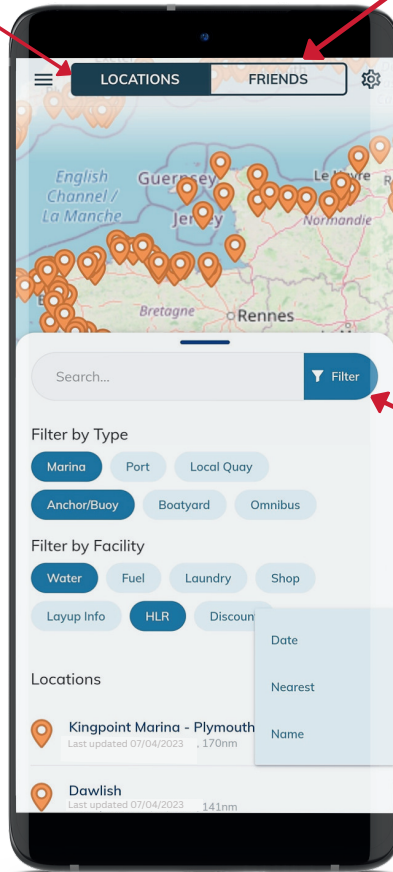

Moderated info

40+ regional editors
Over 7,500 global locations
Reports from CA members

Community-led

'Friends' locator
HLR's (local rep) details
Discount finder

About the app

Captain's Mate provides an unrivalled breadth of cruising reports covering 7,500+ locations around the world. It provides up-to-date and accurate details on anchorages, marinas, ports, harbours, boatyards and quays. The app's worldwide coverage across 100+ countries reflects the CA's international membership, with over 20,000 cruising reports providing first-hand practical knowledge on locations and local interests. Once downloaded the app works even when you have no internet connection or phone signal.

+44 (0)20 7537 2828

theca.org.uk

KEY FEATURES

Locations

Streamlined access to over 7,500 cruising locations in 100+ countries

Community

Promotes social connection with the CA: Easy to message members of the community via 'Friends'

Moderated

Trusted reports from CA members - 40+ editors verifying each report

Visual Aids

Capability to add photographs for harbour and marina entrances

Integrated

Fully integrated with the CA website allowing members to access the information from any kind of device

Filters

Maps filter and sort seamlessly to show a range of facilities

Membership

Digital membership card to validate CA discounts

Join Us!

Be part of our cruising community ashore and afloat. To find out more about what benefits a CA membership can offer, please visit www.theca.org.uk, alternatively contact us on the details provided.