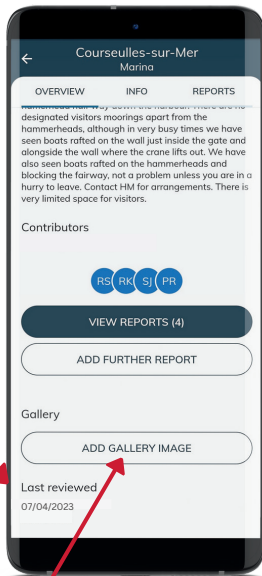

Moderated info

40+ regional editors
Over 7,500 global locations
Reports from CA members

Community-led

'Friends' locator
HLR's (local rep) details
Discount finder

About the app

Captain's Mate provides an unrivalled breadth of cruising reports covering 7,500+ locations around the world. It provides up-to-date and accurate details on anchorages, marinas, ports, harbours, boatyards and quays. The app's worldwide coverage across 100+ countries reflects the CA's international membership, with over 20,000 cruising reports providing first-hand practical knowledge on locations and local interests. Once downloaded the app works even when you have no internet connection or phone signal.

+44 (0)20 7537 2828

theca.org.uk

KEY FEATURES

Locations

Streamlined access to over 7,500 cruising locations in 100+ countries

Community

Promotes social connection with the CA: Easy to message members of the community via 'Friends'

Moderated

Trusted reports from CA members - 40+ editors verifying each report

Visual Aids

Capability to add photographs for harbour and marina entrances

Integrated

Fully integrated with the CA website allowing members to access the information from any kind of device